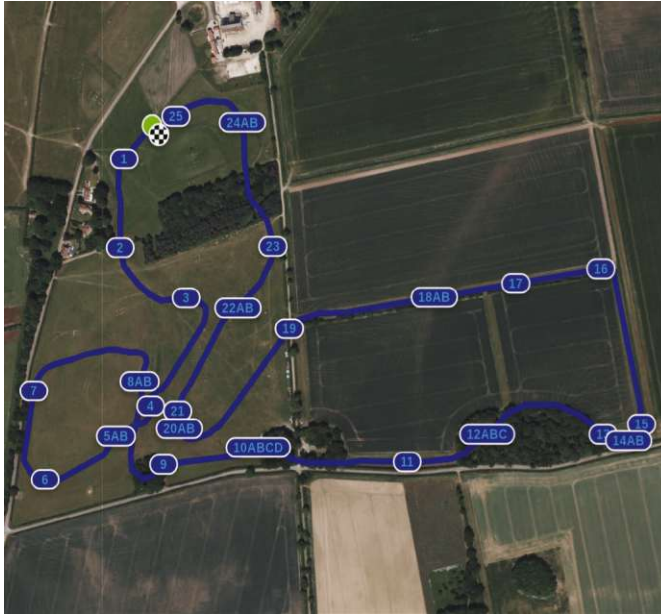

## ADVANCED

- 1 Barefoot Retreats Railway Carriage
- 2 Flex-on Brush Parallel
- 3 StrawMax Hay Rack
- 4 Keyflow Horse Feeds Feed Cart
- 5AB Newmarket Equine Hospital Brush Parallel & Corner
- 6 HotMax Telegraph Flyer
- 7 EDP Open Ditch Log
- 8AB Fairfax Saddles Rails & Brush Triple
- 9 Grocott & Murfit Gate
- 10ABCD Ben Burgess Box, Step Up & Angled Brush
- 11 EH Haylage Arched Table
- 12ABC KBIS Water with Logs
- 13 Burgie House Triple Rails
- 14AB Kent and Masters Ditch & Brush Rails
- 15 Kent and Masters Corner
- 16 Baileys Horse Feeds Hedge
- 17 GJL Chase Fence
- 18AB The Artisan Drinks Co. Parallels
- 19 EHOA Lane Crossing Hedge
- 20AB Barefoot Retreats House
- 21 Barefoot Retreats Brush Arrowhead in Water
- 22AB Agrimark Hedges on The Hill
- 23 Bedmax Saw Bench
- 24AB Prolite Performance D Brushes
- 25 Nags Essentials Red Barn