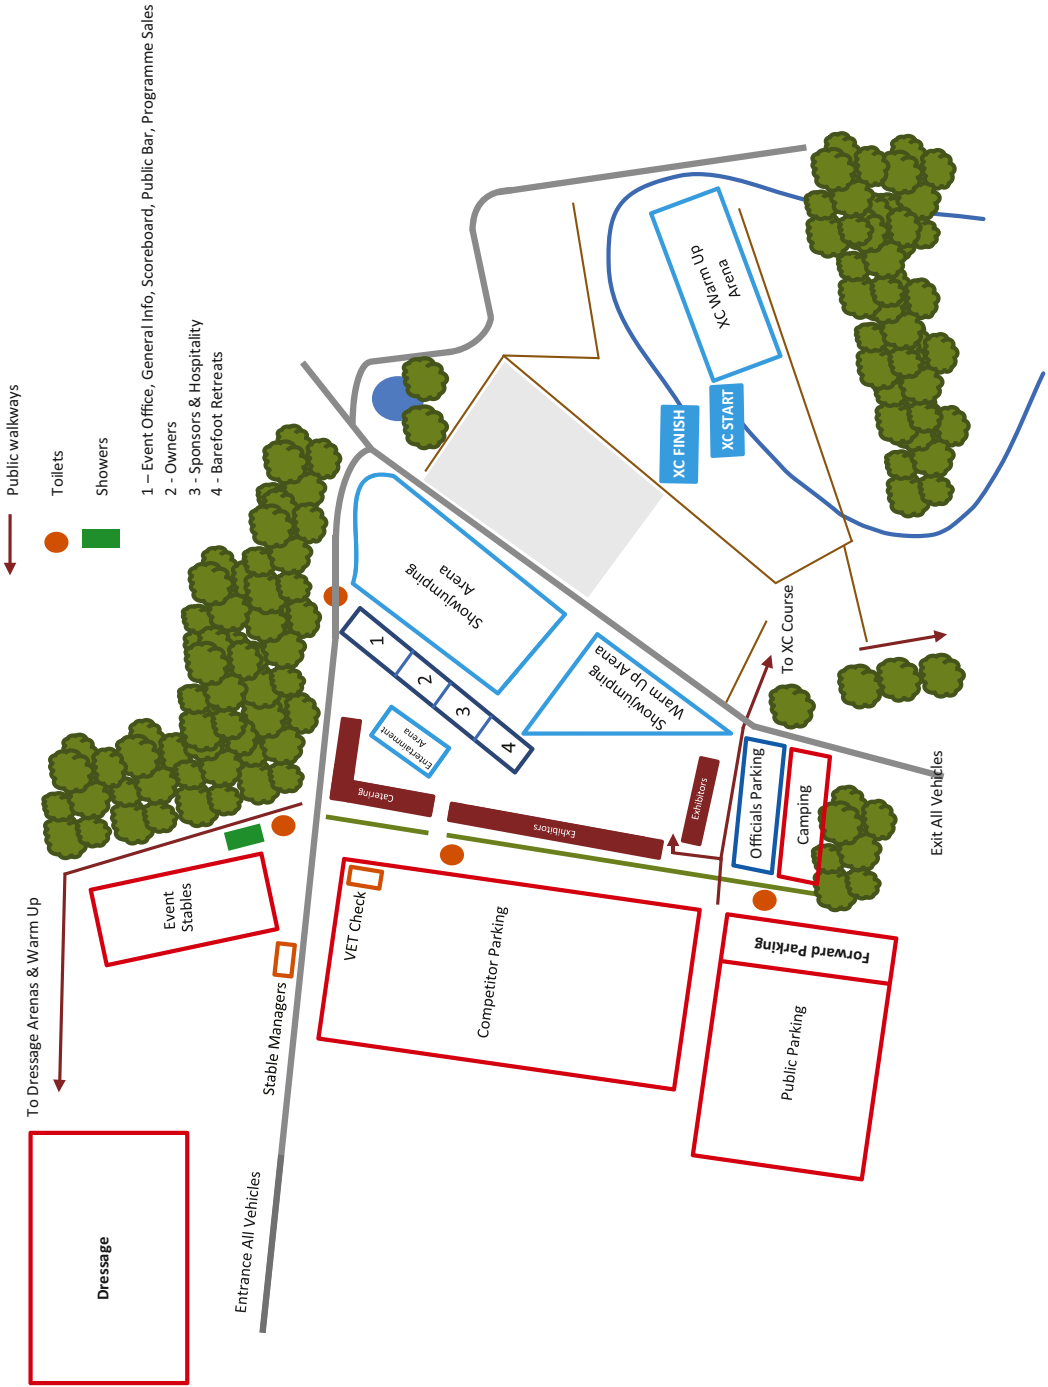

Around The Event