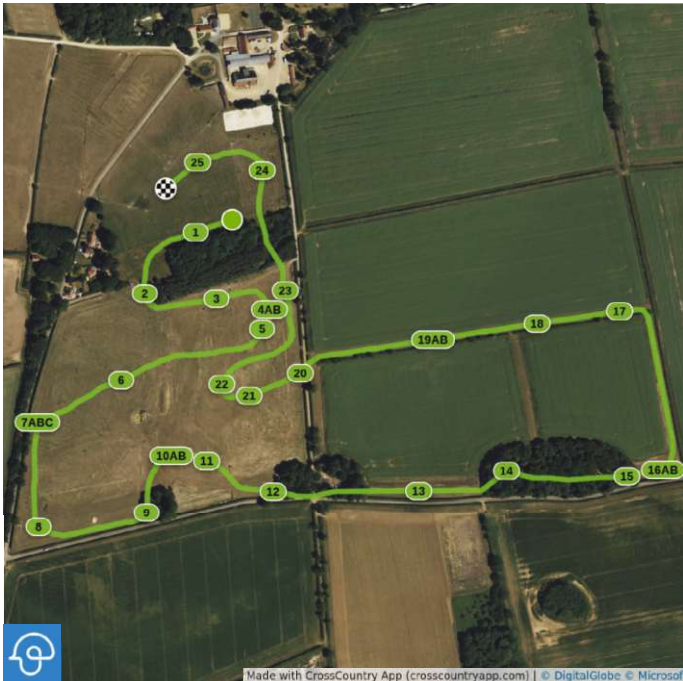

INTERMEDIATE

1. 1 Barefoot Living Village Pub
2. 2 KBIS Podium
3. 3 Bedmax Saw Bench
4. 4AB Flex-on Parallel & Brush Parallel
5. 5 Flex-on Shoulder Brush
6. 6 Events Through A Lens Chase Fence
7. 7ABC Voltaire Designs Rails, Ditch & Medal
8. 8 Baileys Bench
9. 9 Ben Burgess Quarry Log
10. 10AB Barefoot Retreats Railway House & Cottage
11. 11 Barefoot Retreats Holiday Cottage
12. 12 Harry Hall Flower Box
13. 13 StrawMax Hay Rack
14. 14 Suzuki ATV Log at Water
15. 15 Fairfax Saddles Log on Mound
16. 16AB Fairfax Saddles Arrowhead & Ditch Brush
17. 17 Burgie House Gate
18. 18 Keyflow Horse Feeds Feed Cart
19. 19AB Barefoot Retreats Beach Huts Flower Boxes
20. 20 GJL Hedge
21. 21 Fairfax Saddles Log Stack
22. 22 Fairfax Saddles Corner
23. 23 EHOA Veg Box
24. 24 Nags Essentials Brush Panel
25. 25 Newmarket Equine Hospital American Barns