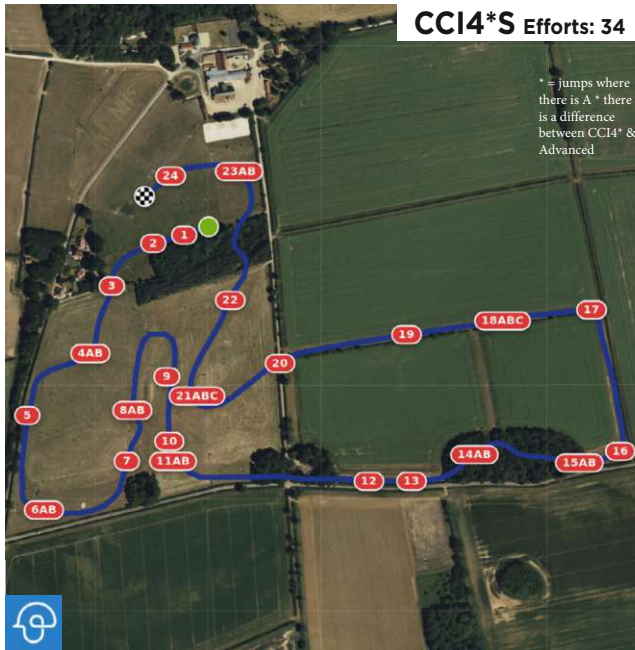

MAPS - CCI4*S & CCI3*S

CCI4*S Efforts: 34

* = jumps where there is A * there is a difference between CCI4* & Advanced

1. 1 The Railway Inn
2. 2 StrawMax Hay Rack
3. 3 Nags Essentials Hedge
4. 4AB Ben Burgess Log & Parallel Brush
5. 5 EDP Open Ditch
6. 6AB Morgan Trusts & Tax Planning Limited Uphill Brush panels
7. 7 Keyflow Horse Feeds Feed Cart
8. 8AB Newmarket Equine Hospital Quarry Logs
9. 9 BEST Flower Box
10. *10 Barefoot Retreats Flower Box
11. *11AB Barefoot Retreats Canoe Trailer & Arrowhead
12. 12 BEDMAX Saw Bench
13. 13 Voltaire Design Brush Roll
14. 14AB Suzuki ATV Dew Pond Log & Sun Dial
15. 15AB Barefoot Living Log Parallel & Corner
16. 16 Butcher Andrews Rails over Ditch
17. 17 TechClothing Gate
18. 18ABC Fairfax Saddles Podium & Brush Arrowheads
19. 19 Baileys Horse Feeds Triple Rails
20. 20 GJL Animal Feeds Hedge
21. 21ABC Equimi Parallel and Corners
22. 22 Events Through a Lens Vegetable Display
23. 23AB Barefoot Retreats Trough & House
24. 24 EHOA Barn